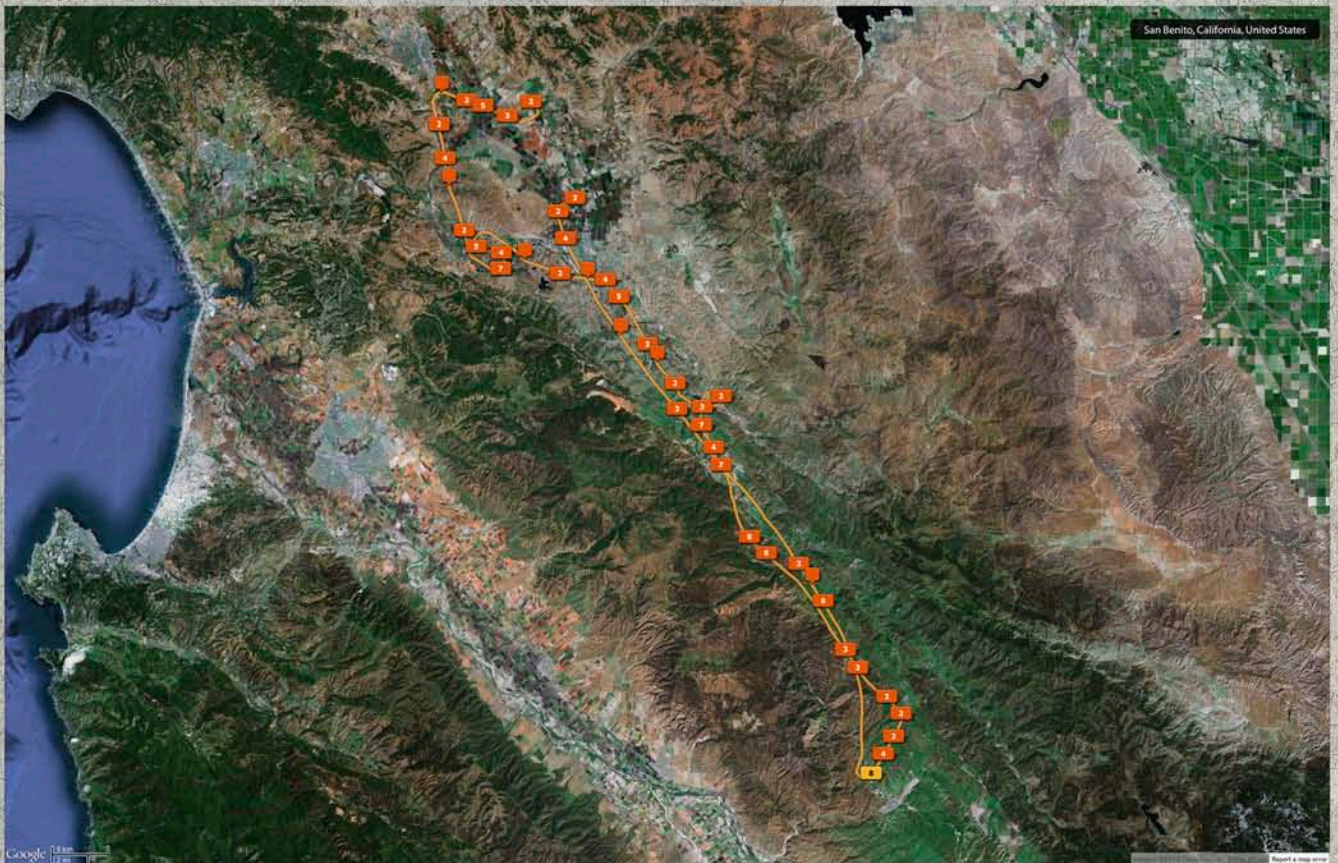

Lightroom 4 Artistry: Map

Locate your Images

Bettina + Uwe Steinmueller

DOP2012-04